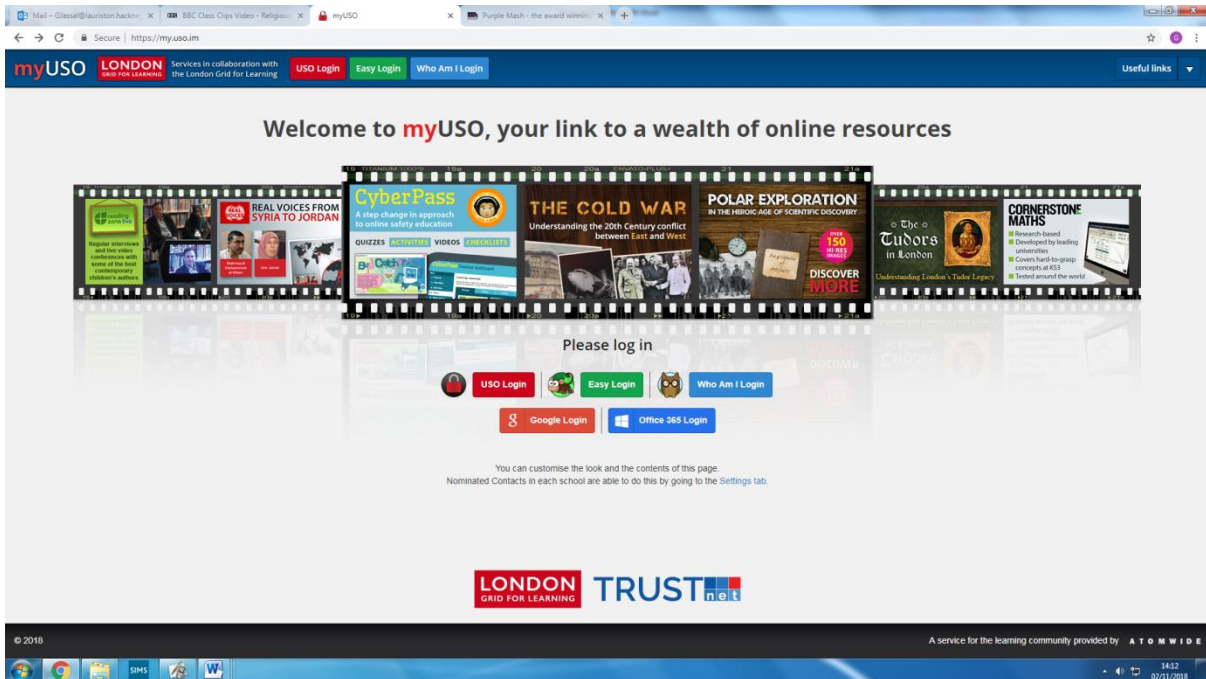

Access to Purplemash and other LGFL programs only works via MYUSO (this can be googled too).

<https://my.uso.im/>

1) Log onto myuso (using LGFL log ins)

2) Click onto resources on your home page