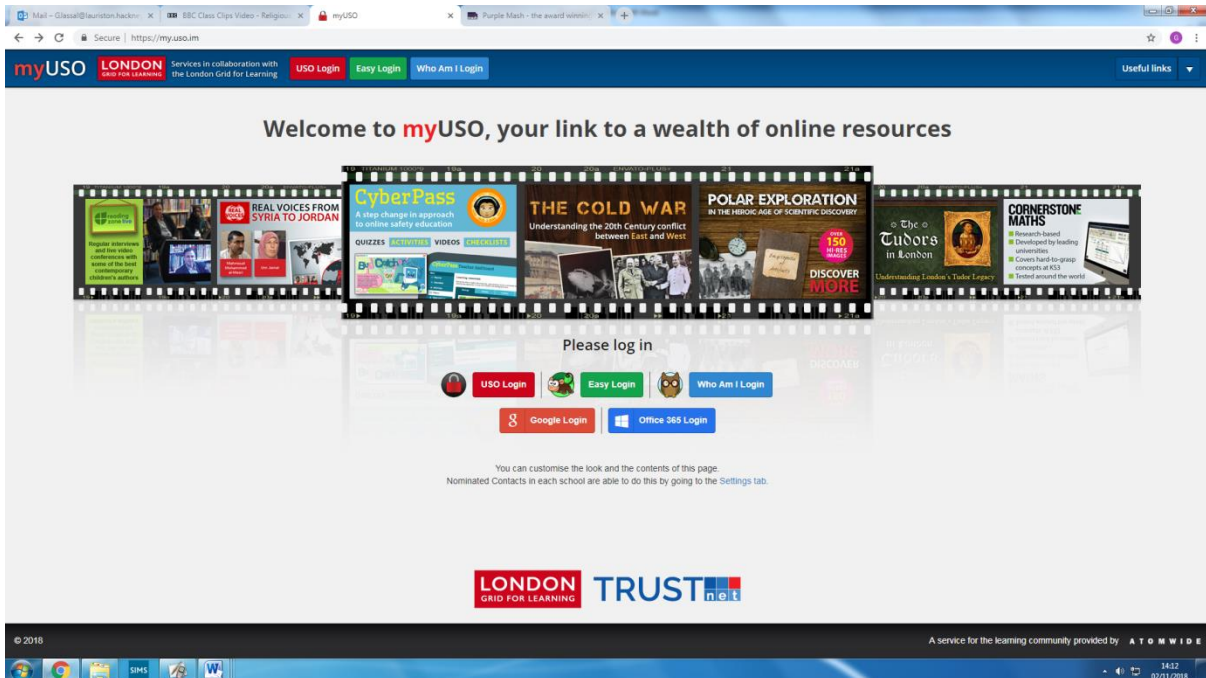

Access to Purplemash and other LGFL programs only works via MYUSO (this can be googled too).

<https://my.uso.im/>

- 1) Log onto myuso (using LGFL log ins)  
All pupils logins end in .204

example: *giassal4.204*